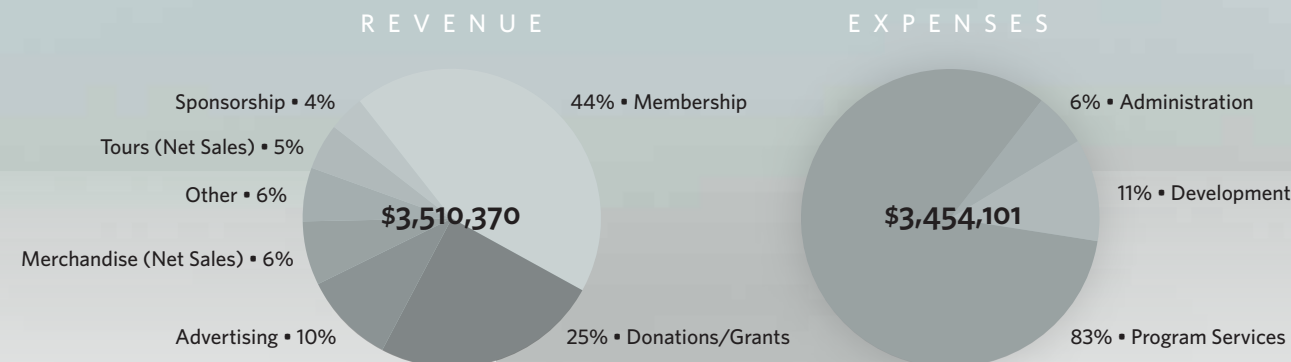

40TH SPONSORS

Montana Department of Commerce $50,000 • Raleigh Bicycles $50,000 • Advocate Cycles $25,000 • Salsa Cycles $25,000 • Blue Cross Blue Shield of Montana $10,000 • Primal Cycling Apparel $10,000 • Travel Oregon $10,000 • Visit Idaho $10,000 • Visit Mississippi $10,000 • Destination Missoula $5,000 • ExperiencePlus! Bicycle Tours $5,000 • Missoulian $5,000 • Osprey Packs $5,000

CORPORATE MEMBERS

TITANIUM: Advocate Cycles • Blackburn • Blue Cross Blue Shield of Montana • Global Rescue • Primal Wear • Raleigh Bicycles • Salsa Cycles • Travel Oregon • Visit Idaho • Visit Mississippi **GOLD:** ABUS Mobile Security • Big Agnes, Inc. • Bike-Dreams BV • BikeFlights.com • BikeTours.com • Burley Design • Cygolite • Lighting Systems • Exodus

2016 FISCAL YEAR SUMMARY

Donations from individuals, foundations, and businesses support advocacy and education projects including development of the U.S. Bicycle Route System, creation of new bike routes such as Texas Hill Country and Chicago to New York City, maintenance of map information for our established routes like the TransAmerica Bicycle Trail, the Young Adult Bike Travel Program, and efforts at the federal level to secure better bicycling policies and resources.